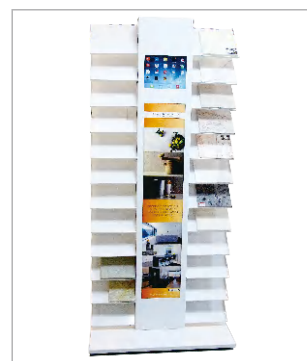

VQ104
Sample size: 10" x 10"
Capacity: 24Pcs