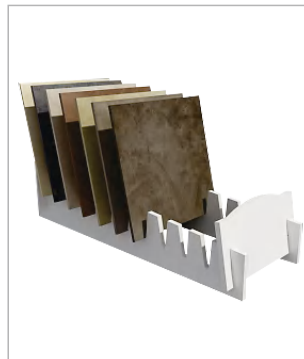

# WATERFALL DISPLAYS

瓷 砖 展 架

**VICTOR** DISPLAY

VC003  
Sample size: 20" x 14"  
Capacity: 24Pcs

VC004  
Sample size: 16" x 16"  
Capacity: 10Pcs

VC014  
Sample size: 12" x 12"  
Capacity: 10Pcs

VC015  
Sample size: 16" x 24"  
Capacity: 6Pcs

VC025  
Sample size: 12" x 12"  
Capacity: 9Pcs

VC028  
Sample size: 12" x 24"  
Capacity: 10Pcs

VC065  
Sample size: 12" x 39.6"  
Capacity: 8Pcs

VC068  
Sample size: 12" x 24"  
Capacity: 10Pcs